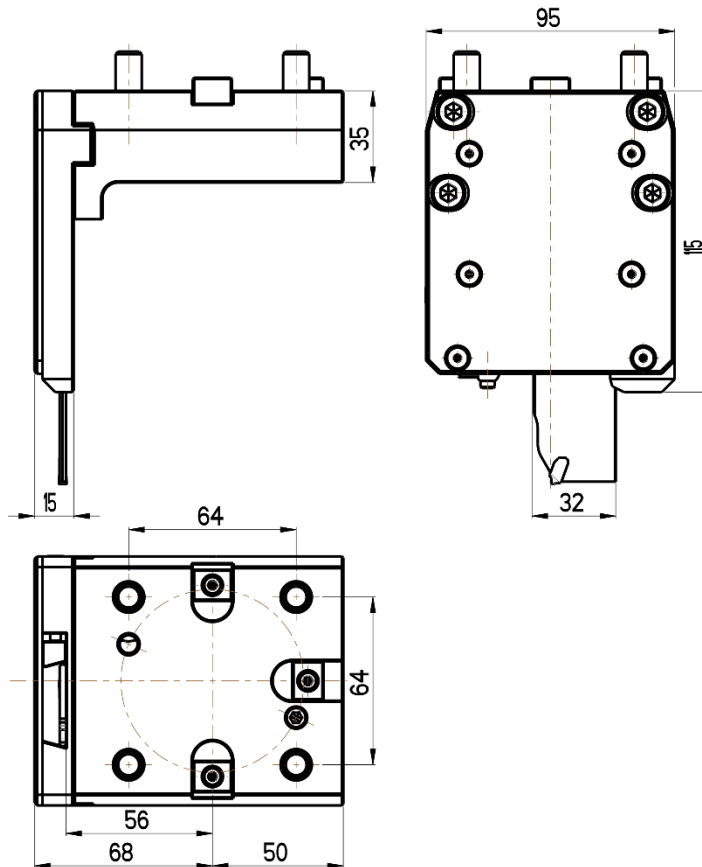

Cut-off holder, adjustable, right
DOOSAN TURRET
BMT 55

RGX CR-55X32(DO)

Cooling: *external*