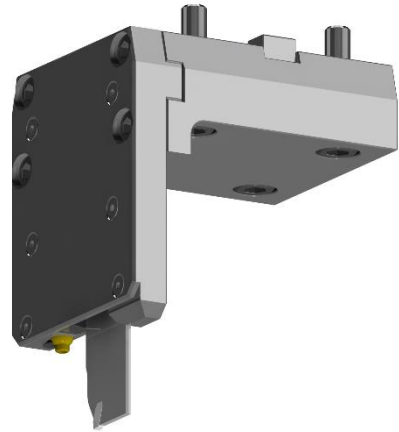

Cut-off holder, adjustable, right
DOOSAN TURRET
BMT 55

RGX CR-55X32(DO)

Cooling: *external*